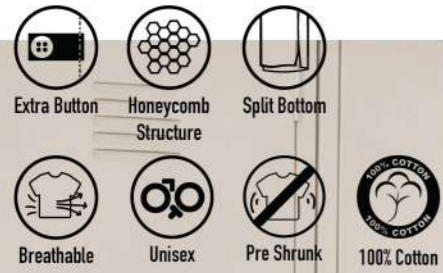

L17-00
White

L17-01
Black

L17-34
Dark Melange

L1600

Honeycomb Polo

100% COTTON | 210GSM | XS - 3XL

L16-01
Black/Dark Melange

L16-02
Navy/Royal Blue