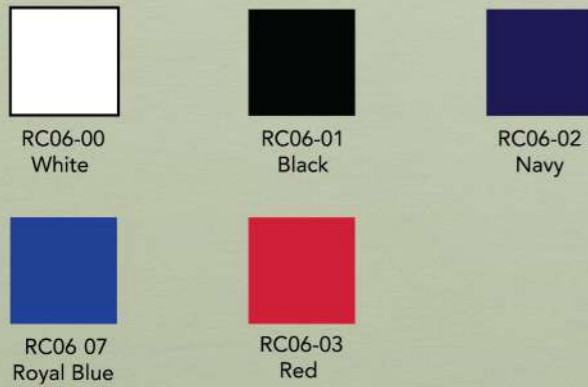

RC06

Regular Round Neck – Superb Cotton

100% COTTON INTERLOCK | 220GSM | XS - 3XL

SIZE	XS	S	M	L	XL	XXL	3XL
CHEST	36"	38"	40"	42"	44"	46"	48"
LENGTH	25"	26"	27"	28"	29"	30"	31"
SHOULDER	15"	16"	17"	18"	20"	21"	22"
SLEEVE	8.0"	8.0"	8.5"	9.0"	9.5"	10.0"	10.5"