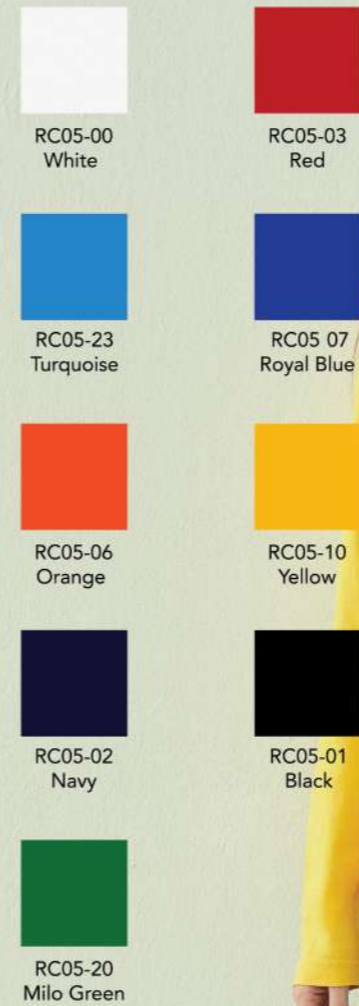

SIZE	XS	S	M	L	XL	XXL	3XL	4XL	5XL
CHEST	36"	38"	40"	42"	44"	46"	48"	50"	52"
LENGTH	25"	26"	27"	28"	29"	30"	31"	32"	33"
SHOULDER	15"	16"	17"	18"	20"	21"	22"	23"	24"
SLEEVE	23.0"	23.5"	24.0"	24.5"	25.0"	25.5"	26.0"	27.0"	27.5"