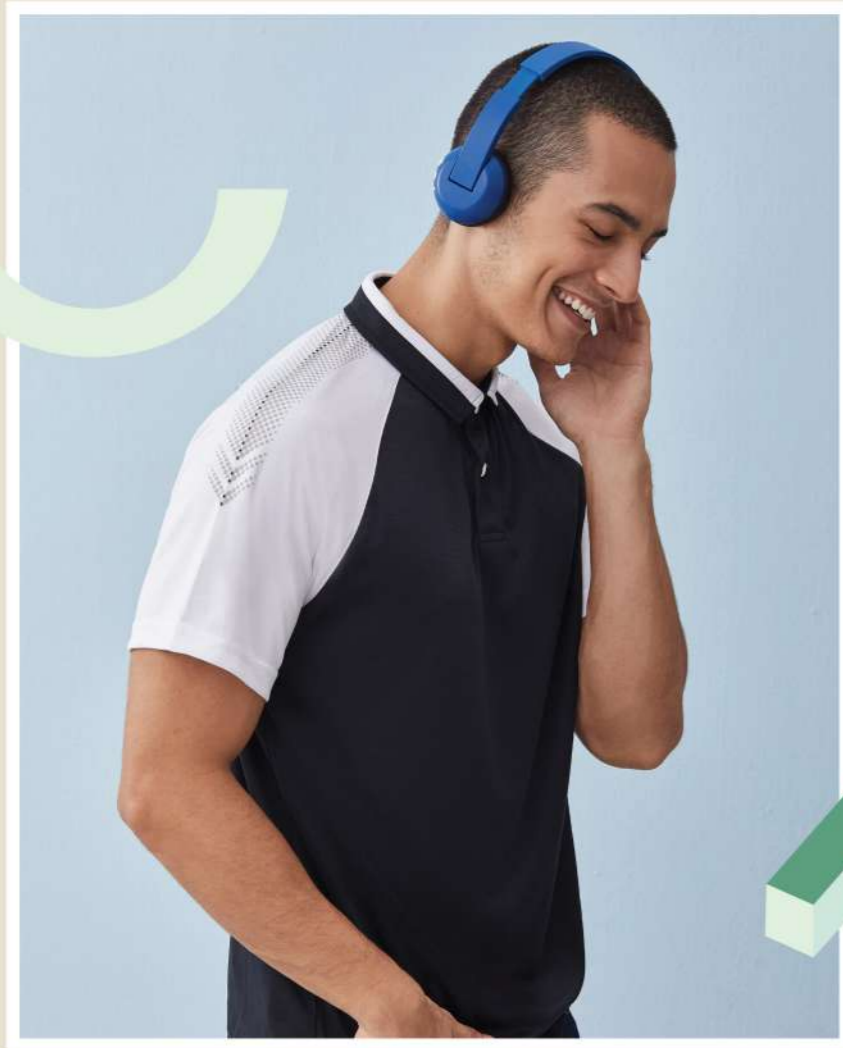

M3500

Microfiber Polo

Dry Fit | 160GSM | XS - 3XL

SLEEVE

M35-01
Black

M35-02
Navy

M35-04
Maroon

M35-07
Royal Blue