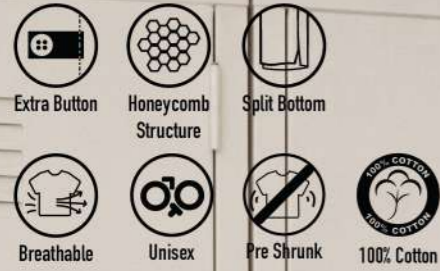

L1700

Honeycomb Polo

100% COTTON | 210GSM | XS - 3XL

SIZE	XS	S	M	L	XL	XXL	3XL
CHEST	36"	38"	40"	42"	44"	46"	48"
LENGTH	25"	26"	27"	28"	29"	30"	31"
SHOULDER	15"	16"	17"	18"	20"	21"	22"
SLEEVE	8.0"	8.0"	8.5"	9.0"	9.5"	10.0"	10.5"